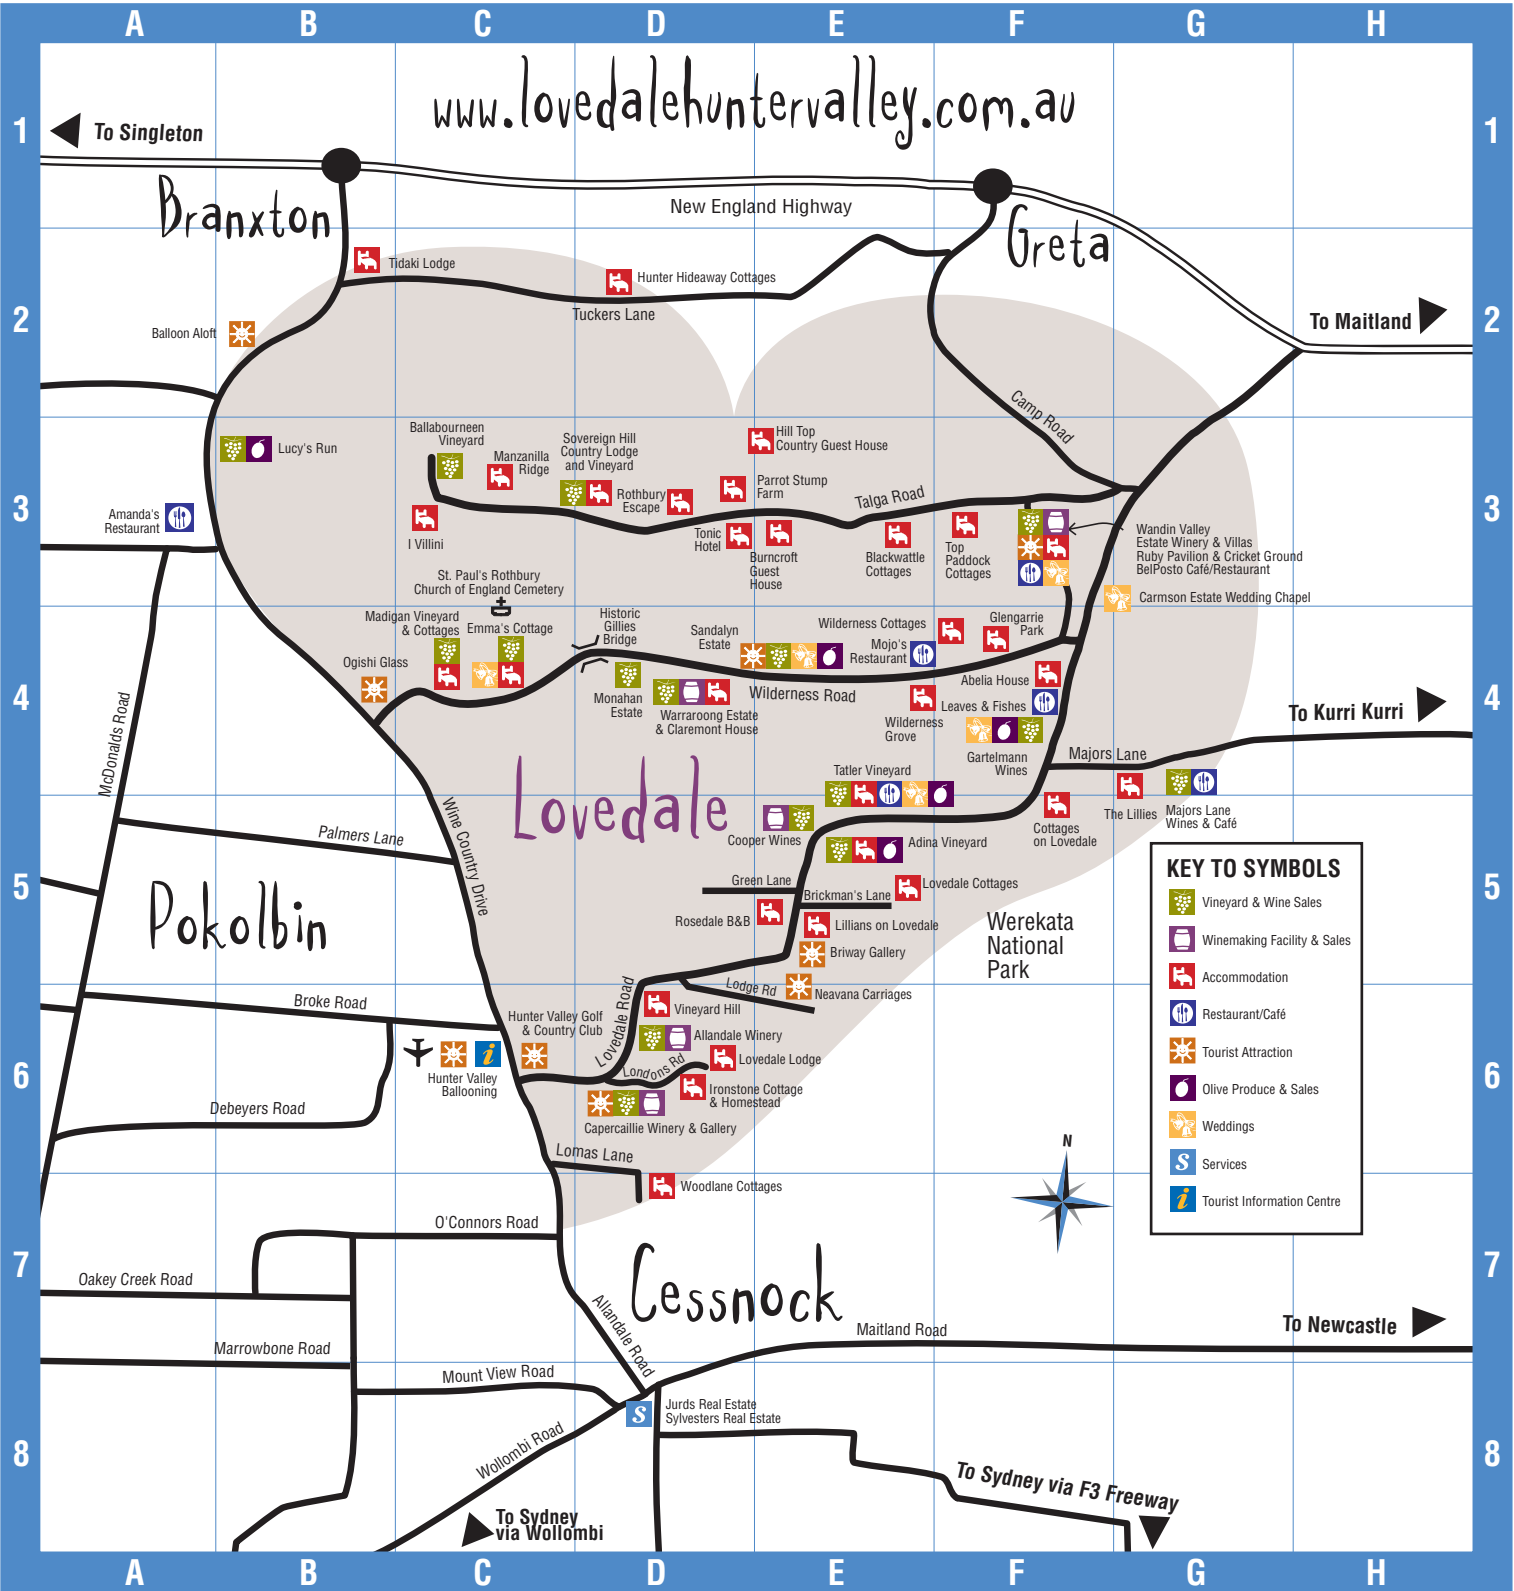

www.lovedalehuntervalley.com.au

KEY TO SYMBOLS	
	Vineyard & Wine Sales
	Winemaking Facility & Sales
	Accommodation
	Restaurant/Café
	Tourist Attraction
	Olive Produce & Sales
	Weddings
	Services
	Tourist Information Centre